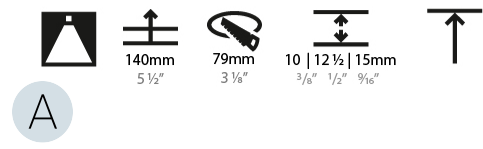

RATINGS AND CERTIFICATIONS

Certified By: Certified for North American Standards
IP rating: IP20