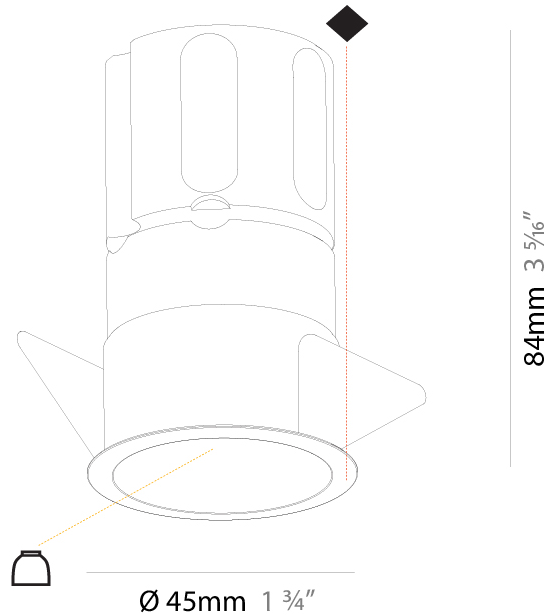

GENERAL

Series: Invader Deep
Brand: Prolicht
Division: Architectural
Mounting Type: Recessed
Mounting Location: Ceiling
Subcategory: Downlight

PHYSICAL

Shape: Round
Diameter (mm): 45
Diameter (in): 1 3/4
Height (mm): 84
Height (in): 3 5/16
Min. Recessing Depth (mm): 150
Min. Recessing Depth (in): 5 7/8
Light Distribution: Downlight
Weight (kg): 0.122
Weight (lbs): 0.27
Fixture Finish: SSR / BKV / CWI / CRY / HAB / UFT / ITA / RUA / FTG / MYG / LOD / PUS / FRO / FUP / KIA / POP / BLS / SPG / MEY / GOH / GUM / CHC / COM / ABZ / JAG / OBR / MOS / ROR
Fixture Material: Aluminum Die Cast
Cut-out Measurements: Dia: 41mm / 1 5/8"

ELECTRICAL

Lamp Type: LED (Zhaga Standard)
Input Wattage (W): 7.7
Total Output Wattage (W): 7
Dimming: Non-Dimming / Phase Dimming (120Vac only) / 0-10V Dimming
Driver Included: No
Driver Location: Remote
Driver Type: Constant Current - 120 / 277Vac
Driver Class: Class 2
Input Voltage (V): 120 - 277
Constant Current (MA): 250

LED

Number of LEDs: 1
Color Temperature (°K): 2700 / 3000 / 3500 / 4000
Max. Delivered Lumen (lm): 660 / 690 / 725 / 740
Nominal Lumen (lm): 734 / 762 / 801 / 817
CRI: >90 CRI
Lamp Life (hrs): 50000

OPTICAL

Reflector: 33 / 47 / 65

RATINGS AND CERTIFICATIONS

Certified By: Certified for North American Standards
IP rating: IP20

PROJECT
TYPE
SPECIFIER
QUANTITY
DATE